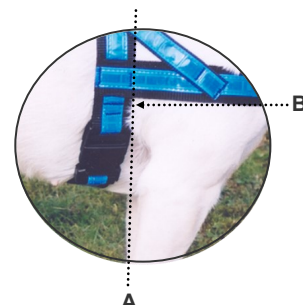

Area of detail

Catac Products UK Ltd

T: 01494 717099

E: sales@catacproducts.com

www.catac.co.uk