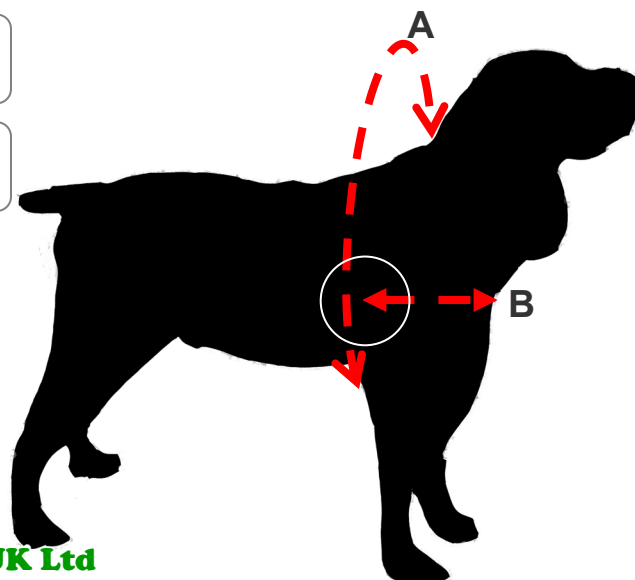

Area of detail

Catac Products UK Ltd

T: 01494 717099

E: sales@catacproducts.com

www.catac.co.uk